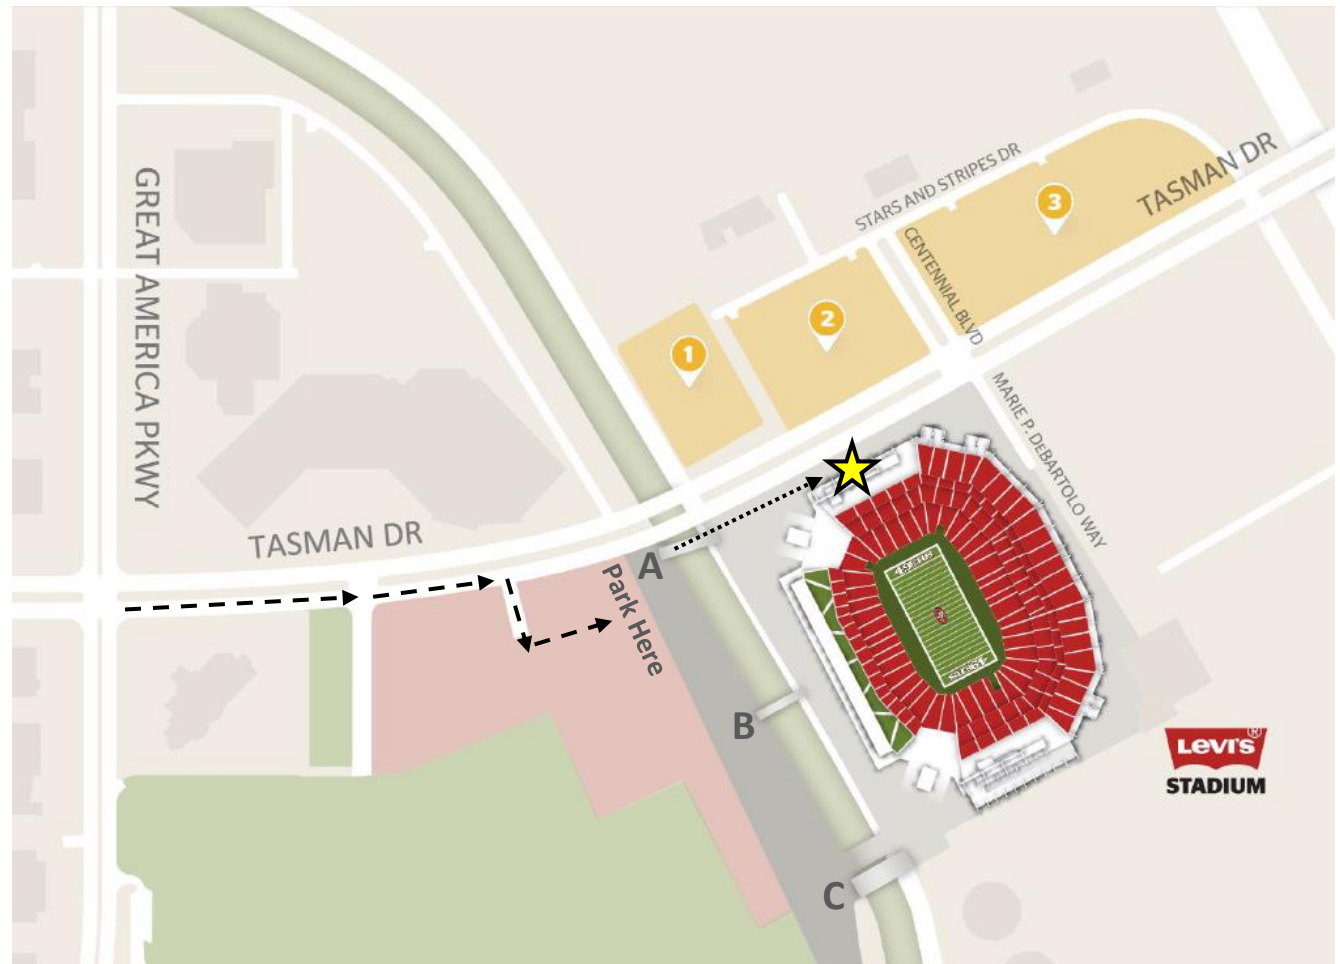

Parking Directions at STADIUM

Lot Entrance Information:

- 1.** Turn onto Tasman Dr. from Great America Parkway
- 2.** Once you turn onto Tasman Dr., continue driving through the first stoplight (Convention Center Dr.)
- 3.** There will be a driveway entrance about 100 ft. after the stoplight, turn right in to the parking lot (pictured below)

- 4.** After entering the lot, park in front of the Gate A bridge entrance.
- 5.** Cross the bridge and continue walking until you see the Museum on your right.

Red Lot 1 - Museum